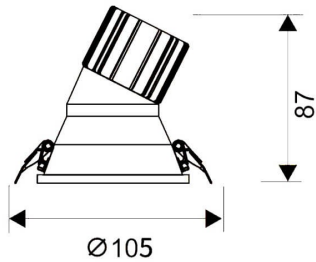

LIGHT HOLE

Lavov Downlights from the family LIGHT HOLE ,power 15 W and CRI 80 with an optic 40 degrees made in Die Cast Aluminum finished in White with a real lumen output of 1350lm and an efficiency of 90lm/W. ON/OFF driver.

Item code	86.D117.2331.01
Product type	Indoor
Category	Downlights
Family	LIGHT HOLE
Pictograms	

Scheme

Product	
Real power (W)	15
Real luminous flux (Lm)	1350
Luminous efficiency (Lm/W)	90
Beam angle (°)	40
Life time (h)	50000 h L80B10
IP	20
Electrical class insulation	Clas II
Colour	White
Control gear included	Yes
Control gear	ON/OFF
Flicker Free	Yes
Light source	LED
Type of LED	COB
Colour temperature (K)	3000
Colour consistency (SDCM)	SDCM<3
CRI	80