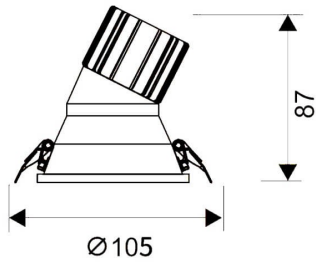

LIGHT HOLE

Lavov Downlights from the family LIGHT HOLE ,power 15 W and CRI 80 with an optic 40 degrees made in Die Cast Aluminum finished in White with a real lumen output of 1350lm and an efficiency of 90lm/W. ON/OFF driver.

Item code	86.D117.2331.01
Product type	Indoor
Category	Downlights
Family	LIGHT HOLE
Pictograms	

Scheme

Product	
Real power (W)	15
Real luminous flux (Lm)	1350
Luminous efficiency (Lm/W)	90
Beam angle (°)	40
Life time (h)	50000 h L80B10
IP	20
Electrical class insulation	Clas II
Colour	White
Control gear included	Yes
Control gear	ON/OFF
Flicker Free	Yes
Light source	LED
Type of LED	COB
Colour temperature (K)	3000
Colour consistency (SDCM)	SDCM<3
CRI	80