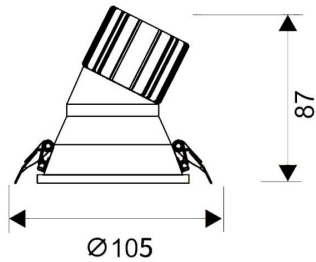

LIGHT HOLE

Lavov Downlights from the family LIGHT HOLE ,power 15 W and CRI 80 with an optic 24 degrees made in Die Cast Aluminum finished in White with a real lumen output of 1350lm and an efficiency of 90lm/W. ON/OFF driver.

Item code	86.D117.2411.01
Product type	Indoor
Category	Downlights
Family	LIGHT HOLE

Pictograms

Scheme

Product

Real power (W)	15
Real luminous flux (Lm)	1350
Luminous efficiency (Lm/W)	90
Beam angle (°)	24
Life time (h)	50000 h L80B10
IP	20
Electrical class insulation	Clas II
Colour	White
Control gear included	Yes
Control gear	ON/OFF
Flicker Free	Yes
Light source	LED
Type of LED	COB
Colour temperature (K)	4000
Colour consistency (SDCM)	SDCM<3
CRI	80