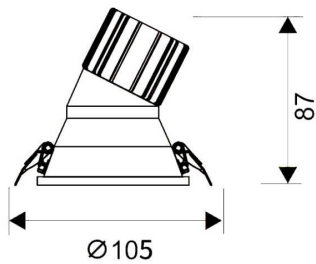

LIGHT HOLE

Lavov Downlights from the family LIGHT HOLE ,power 15 W and CRI 80 with an optic 24 degrees made in Die Cast Aluminum finished in White with a real lumen output of 1350lm and an efficiency of 90lm/W. DALI driver.

Item code	86.D117.2413.01
Product type	Indoor
Category	Downlights
Family	LIGHT HOLE

Pictograms

Scheme

Product

Real power (W)	15
Real luminous flux (Lm)	1350
Luminous efficiency (Lm/W)	90
Beam angle (°)	24
Life time (h)	50000 h L80B10
IP	20
Electrical class insulation	Clas II
Colour	White
Control gear included	Yes
Control gear	DALI
Flicker Free	Yes
Light source	LED
Type of LED	COB
Colour temperature (K)	4000
Colour consistency (SDCM)	SDCM<3
CRI	80