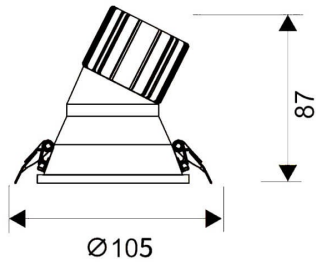

### LIGHT HOLE

Lavov Downlights from the family LIGHT HOLE ,power 15 W and CRI 80 with an optic 38 degrees made in Die Cast Aluminum finished in White with a real lumen output of 1350lm and an efficiency of 90lm/W. ON/OFF driver.

### Scheme

<b>Product</b>	
<b>Real power (W)</b>	<b>15</b>
<b>Real luminous flux (Lm)</b>	<b>1350</b>
<b>Luminous efficiency (Lm/W)</b>	<b>90</b>
<b>Beam angle (°)</b>	<b>38</b>
<b>Life time (h)</b>	<b>50000 h L80B10</b>
<b>IP</b>	<b>20</b>
<b>Electrical class insulation</b>	<b>Clas II</b>
<b>Colour</b>	<b>White</b>
<b>Control gear included</b>	<b>Yes</b>
<b>Control gear</b>	<b>ON/OFF</b>
<b>Flicker Free</b>	<b>Yes</b>
<b>Light source</b>	<b>LED</b>
<b>Type of LED</b>	<b>COB</b>
<b>Colour temperature (K)</b>	<b>4000</b>
<b>Colour consistency (SDCM)</b>	<b>SDCM&lt;3</b>
<b>CRI</b>	<b>80</b>