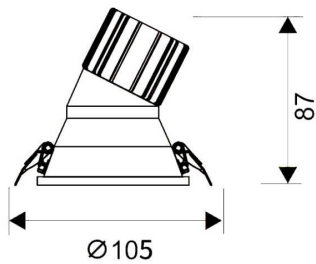

### LIGHT HOLE

Lavov Downlights from the family LIGHT HOLE ,power 15 W and CRI 80 with an optic 38 degrees made in Die Cast Aluminum finished in White with a real lumen output of 1350lm and an efficiency of 90lm/W. DALI driver.

#### Product

Real power (W)	15
Real luminous flux (Lm)	1350
Luminous efficiency (Lm/W)	90
Beam angle (°)	38
Life time (h)	50000 h L80B10
IP	20
Electrical class insulation	Clas II
Colour	White
Control gear included	Yes
Control gear	DALI
Flicker Free	Yes
Light source	LED
Type of LED	COB
Colour temperature (K)	4000
Colour consistency (SDCM)	SDCM<3
CRI	80