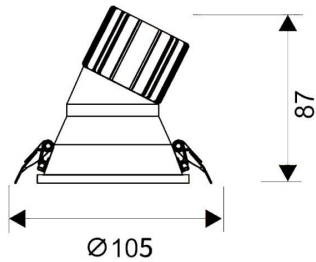

### LIGHT HOLE

Lavov Downlights from the family LIGHT HOLE ,power 15 W and CRI 80 with an optic 40 degrees made in Die Cast Aluminum finished in White with a real lumen output of 1350lm and an efficiency of 90lm/W. ON/OFF driver.

#### Product

Real power (W)	15
Real luminous flux (Lm)	1350
Luminous efficiency (Lm/W)	90
Beam angle (°)	40
Life time (h)	50000 h L80B10
IP	20
Electrical class insulation	Clas II
Colour	White
Control gear included	Yes
Control gear	ON/OFF
Flicker Free	Yes
Light source	LED
Type of LED	COB
Colour temperature (K)	4000
Colour consistency (SDCM)	SDCM<3
CRI	80