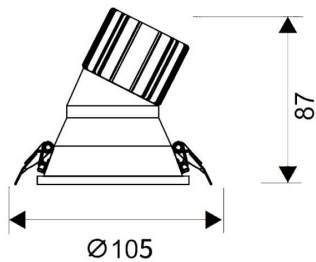

LIGHT HOLE

Lavov Downlights from the family LIGHT HOLE ,power 15 W and CRI 80 with an optic 40 degrees made in Die Cast Aluminum finished in White with a real lumen output of 1350lm and an efficiency of 90lm/W. DALI driver.

Item code	86.D117.2433.01
Product type	Indoor
Category	Downlights
Family	LIGHT HOLE
Pictograms	

Scheme

Product	
Real power (W)	15
Real luminous flux (Lm)	1350
Luminous efficiency (Lm/W)	90
Beam angle (°)	40
Life time (h)	50000 h L80B10
IP	20
Electrical class insulation	Clas II
Colour	White
Control gear included	Yes
Control gear	DALI
Flicker Free	Yes
Light source	LED
Type of LED	COB
Colour temperature (K)	4000
Colour consistency (SDCM)	SDCM<3
CRI	80