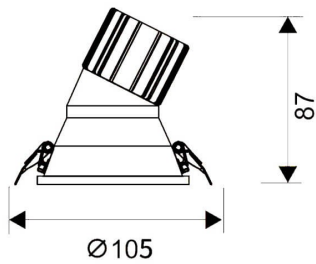

LIGHT HOLE

Lavov Downlights from the family LIGHT HOLE ,power 15 W and CRI 80 with an optic 40 degrees made in Die Cast Aluminum finished in White with a real lumen output of 1350lm and an efficiency of 90lm/W. DALI driver.

Item code	86.D117.2433.01
Product type	Indoor
Category	Downlights
Family	LIGHT HOLE
Pictograms	

Scheme

Product	
Real power (W)	15
Real luminous flux (Lm)	1350
Luminous efficiency (Lm/W)	90
Beam angle (°)	40
Life time (h)	50000 h L80B10
IP	20
Electrical class insulation	Clas II
Colour	White
Control gear included	Yes
Control gear	DALI
Flicker Free	Yes
Light source	LED
Type of LED	COB
Colour temperature (K)	4000
Colour consistency (SDCM)	SDCM<3
CRI	80