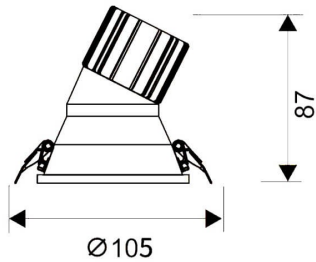

LIGHT HOLE

Lavov Downlights from the family LIGHT HOLE ,power 15 W and CRI 80 with an optic 40 degrees made in Die Cast Aluminum finished in White with a real lumen output of 1350lm and an efficiency of 90lm/W. DALI driver.

Item code	86.D117.2433.01
Product type	Indoor
Category	Downlights
Family	LIGHT HOLE
Pictograms	

Scheme

Product	
Real power (W)	15
Real luminous flux (Lm)	1350
Luminous efficiency (Lm/W)	90
Beam angle (°)	40
Life time (h)	50000 h L80B10
IP	20
Electrical class insulation	Clas II
Colour	White
Control gear included	Yes
Control gear	DALI
Flicker Free	Yes
Light source	LED
Type of LED	COB
Colour temperature (K)	4000
Colour consistency (SDCM)	SDCM<3
CRI	80