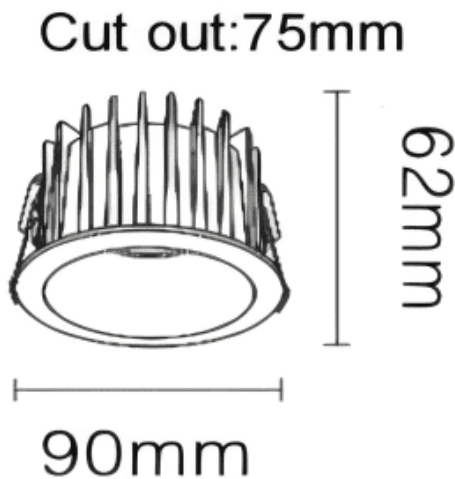

NEW PERFORM-RA

Lavov downlight from the family NEW PERFORM-RA with a power of 15W and a beam angle of 36°. Finished in White trim and white reflector. Dimensions ø90*H62mm. With a total lumen output of 1500lm and a luminous efficacy of 100lm/W. Made in Die Cast Aluminum. Driver DALI. CCT 3000K. UGR19.

Dimensions

Product dimensions (mm) ø90*H62mm

Scheme

Item code	86.D122.1323.A1
Product type	Indoor
Category	Downlights
Family	NEW PERFORM
Subfamily	NEW PERFORM-RA
Pictograms	

Product	
Real power (W)	15
Real luminous flux (Lm)	1500
Luminous efficiency (Lm/W)	100
Beam angle (&ordm;)	36
Life time (h)	50000 h L80B10
IP	20
Electrical class insulation	Clas II
Colour	White trim and white reflector
U. G. R	<19
Control gear included	Yes
Control gear	DALI
Flicker Free	Yes
Light source	LED
Type of LED	COB
Colour temperature (K)	3000
Colour consistency (SDCM)	SDCM<3
CRI	80