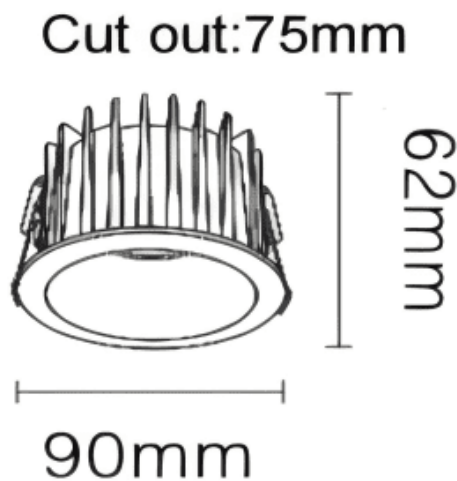

### NEW PERFORM-RA Smart

Lavov downlight from the family PERFORM-RA with a power of 15W and a beam angle of 36°. Finished in White trim and white reflector. Dimensions  $\varnothing 90 \times H62$ mm. With a total lumen output of 1500lm and a luminous efficacy of 100lm/W. Made in Die Cast Aluminum. Driver DALI. CCT 3000K. UGR19.

#### Dimensions

Product dimensions (mm)  $\varnothing 90 \times H62$ mm

#### Scheme

Item code	86.D122.1329.A1
Product type	Indoor
Category	Downlights
Family	NEW PERFORM
Subfamily	NEW PERFORM-RA Smart
Pictograms	

Product	
Real power (W)	15
Real luminous flux (Lm)	1500
Luminous efficiency (Lm/W)	100
Beam angle (&ordm;)	36
Life time (h)	50000 h L80B10
IP	20
Electrical class insulation	Clas II
Colour	White trim and white reflector
U. G. R	<19
Control gear included	Yes
Control gear	DALI Casambi ready
Flicker Free	Yes
Light source	LED
Type of LED	COB
Colour temperature (K)	3000
Colour consistency (SDCM)	SDCM<3
CRI	80