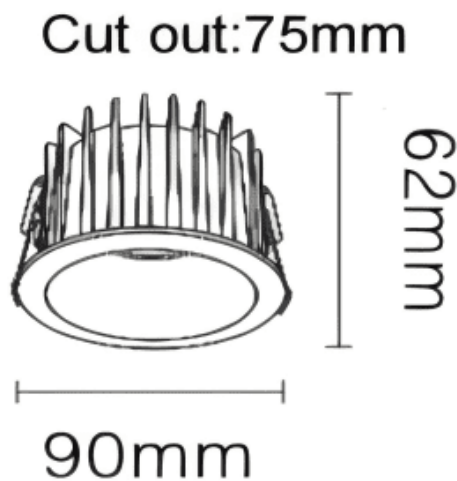

NEW PERFORM-RA Smart

Lavov downlight from the family PERFORM-RA with a power of 15W and a beam angle of 36°. Finished in White trim and black reflector. Dimensions $\varnothing 90 \times H62$ mm. With a total lumen output of 1500lm and a luminous efficacy of 100lm/W. Made in Die Cast Aluminum. Driver DALI. CCT 3000K. UGR19.

Dimensions

Product dimensions (mm) $\varnothing 90 \times H62$ mm

Scheme

Item code	86.D122.1329.B1
Product type	Indoor
Category	Downlights
Family	NEW PERFORM
Subfamily	NEW PERFORM-RA Smart
Pictograms	

Product	
Real power (W)	15
Real luminous flux (Lm)	1500
Luminous efficiency (Lm/W)	100
Beam angle (°)	36
Life time (h)	50000 h L80B10
IP	20
Electrical class insulation	Clas II
Colour	White trim and black reflector
U. G. R	19
Control gear included	Yes
Control gear	DALI Casambi ready
Flicker Free	Yes
Light source	LED
Type of LED	COB
Colour temperature (K)	3000
Colour consistency (SDCM)	SDCM3
CRI	80