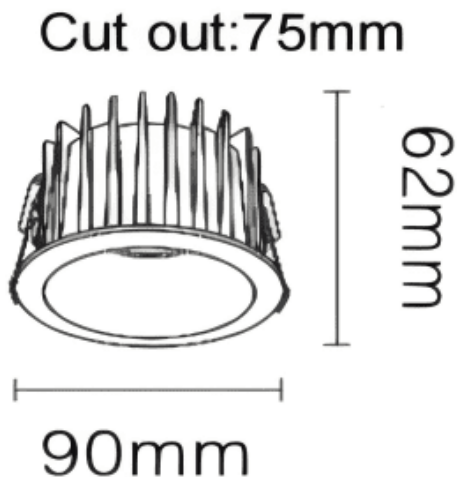

NEW PERFORM-RA

Lavov downlight from the family NEW PERFORM-RA with a power of 15W and a beam angle of 60°. Finished in White trim and white reflector. Dimensions ø90*H62mm. With a total lumen output of 1500lm and a luminous efficacy of 100lm/W. Made in Die Cast Aluminum. Driver ON/OFF. CCT 3000K. UGR19.

Item code	86.D122.1331.A1
Product type	Indoor
Category	Downlights
Family	NEW PERFORM
Subfamily	NEW PERFORM-RA
Pictograms	

Dimensions

Product dimensions (mm) **ø90*H62mm**

Scheme

Product	
Real power (W)	15
Real luminous flux (Lm)	1500
Luminous efficiency (Lm/W)	100
Beam angle (&ordm;)	60
Life time (h)	50000 h L80B10
IP	20
Electrical class insulation	Clas II
Colour	White trim and white reflector
U. G. R	<19
Control gear included	Yes
Control gear	ON/OFF
Flicker Free	Yes
Light source	LED
Type of LED	COB
Colour temperature (K)	3000
Colour consistency (SDCM)	SDCM<3
CRI	80