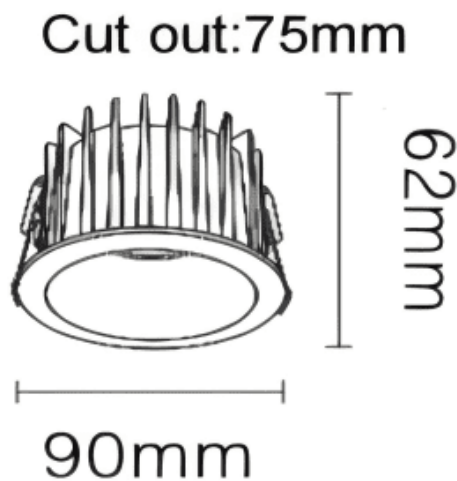

NEW PERFORM-RA

Lavov downlight from the family NEW PERFORM-RA with a power of 15W and a beam angle of 60°. Finished in White trim and black reflector. Dimensions $\varnothing 90 \times H62$ mm. With a total lumen output of 1500lm and a luminous efficacy of 100lm/W. Made in Die Cast Aluminum. Driver DALI. CCT 3000K. UGR19.

Dimensions

Product dimensions (mm) $\varnothing 90 \times H62$ mm

Scheme

Item code	86.D122.1333.B1
Product type	Indoor
Category	Downlights
Family	NEW PERFORM
Subfamily	NEW PERFORM-RA
Pictograms	

Product	
Real power (W)	15
Real luminous flux (Lm)	1500
Luminous efficiency (Lm/W)	100
Beam angle (º)	60
Life time (h)	50000 h L80B10
IP	20
Electrical class insulation	Clas II
Colour	White trim and black reflector
U. G. R	<19
Control gear included	Yes
Control gear	DALI
Flicker Free	Yes
Light source	LED
Type of LED	COB
Colour temperature (K)	3000
Colour consistency (SDCM)	SDCM<3
CRI	80