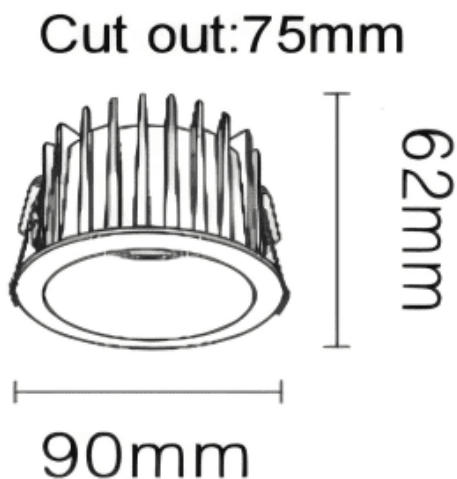

NEW PERFORM-RA

Lavov downlight from the family NEW PERFORM-RA with a power of 15W and a beam angle of 36°. Finished in White trim and black reflector. Dimensions ø90*H62mm. With a total lumen output of 1500lm and a luminous efficacy of 100lm/W. Made in Die Cast Aluminum. Driver DALI. CCT 4000K. UGR19.

Item code	86.D122.1423.B1
Product type	Indoor
Category	Downlights
Family	NEW PERFORM
Subfamily	NEW PERFORM-RA
Pictograms	

Dimensions

Product dimensions (mm) **ø90*H62mm**

Scheme

Product	
Real power (W)	15
Real luminous flux (Lm)	1500
Luminous efficiency (Lm/W)	100
Beam angle (&ordm;)	36
Life time (h)	50000 h L80B10
IP	20
Electrical class insulation	Clas II
Colour	White trim and black reflector
U. G. R	<19
Control gear included	Yes
Control gear	DALI
Flicker Free	Yes
Light source	LED
Type of LED	COB
Colour temperature (K)	4000
Colour consistency (SDCM)	SDCM<3
CRI	80