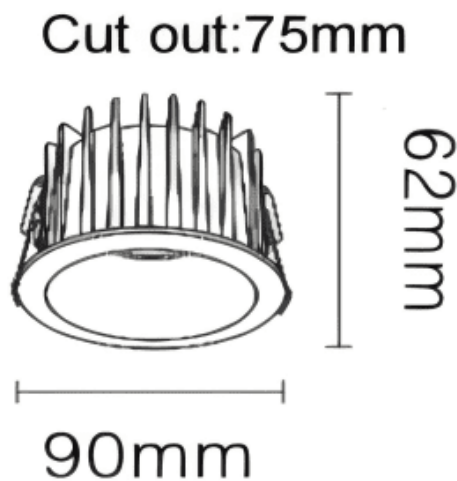

### NEW PERFORM-RA Smart

Lavov downlight from the family PERFORM-RA with a power of 15W and a beam angle of 36°. Finished in White trim and black reflector. Dimensions  $\varnothing 90 \times H62$ mm. With a total lumen output of 1500lm and a luminous efficacy of 100lm/W. Made in Die Cast Aluminum. Driver DALI. CCT 4000K. UGR19.

#### Dimensions

Product dimensions (mm)  $\varnothing 90 \times H62$ mm

#### Scheme

Item code	86.D122.1429.B1
Product type	Indoor
Category	Downlights
Family	NEW PERFORM
Subfamily	NEW PERFORM-RA Smart
Pictograms	

Product	
Real power (W)	15
Real luminous flux (Lm)	1500
Luminous efficiency (Lm/W)	100
Beam angle (&ordm;)	36
Life time (h)	50000 h L80B10
IP	20
Electrical class insulation	Clas II
Colour	White trim and black reflector
U. G. R	<19
Control gear included	Yes
Control gear	DALI Casambi ready
Flicker Free	Yes
Light source	LED
Type of LED	COB
Colour temperature (K)	4000
Colour consistency (SDCM)	SDCM<3
CRI	80