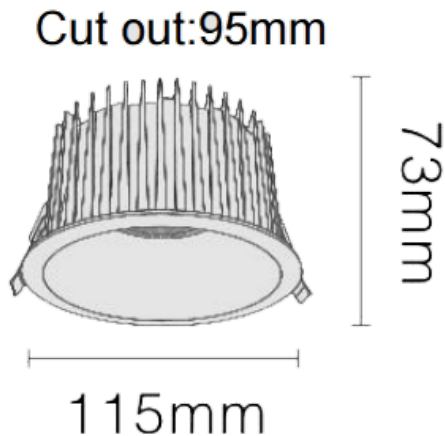

### NEW PERFORM-RA

Lavov downlight from the family NEW PERFORM-RA with a power of 25W and a beam angle of 24°. Finished in White trim and white reflector. Dimensions  $\varnothing 115 \times H73 \text{mm}$ . With a total lumen output of 2500lm and a luminous efficacy of 100lm/W. Made in Die Cast Aluminum. Driver DALI. CCT 4000K. UGR19.

#### Dimensions

Product dimensions (mm)  $\varnothing 115 \times H73 \text{mm}$

#### Scheme

Item code	86.D122.2413.A1
Product type	Indoor
Category	Downlights
Family	NEW PERFORM
Subfamily	NEW PERFORM-RA
Pictograms	

Product	
Real power (W)	25
Real luminous flux (Lm)	2500
Luminous efficiency (Lm/W)	100
Beam angle (&ordm;)	24
Life time (h)	50000 h L80B10
IP	20
Electrical class insulation	Clas II
Colour	White trim and white reflector
U. G. R	<19
Control gear included	Yes
Control gear	DALI
Flicker Free	Yes
Light source	LED
Type of LED	COB
Colour temperature (K)	4000
Colour consistency (SDCM)	SDCM<3
CRI	80