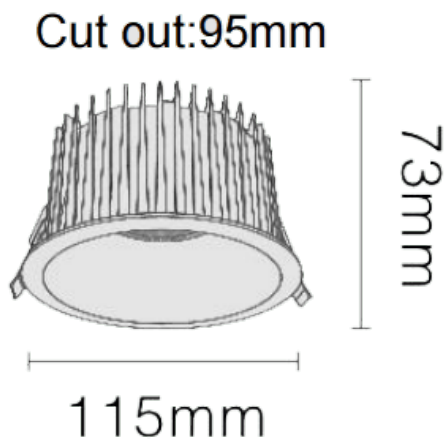

NEW PERFORM-RA Smart

Lavov downlight from the family PERFORM-RA with a power of 25W and a beam angle of 24°. Finished in White trim and black reflector. Dimensions $\varnothing 115 \times H73$ mm. With a total lumen output of 2500lm and a luminous efficacy of 100lm/W. Made in Die Cast Aluminum. Driver DALI. CCT 4000K. UGR19.

Dimensions

Product dimensions (mm) $\varnothing 115 \times H73$ mm

Scheme

Item code	86.D122.2419.B1
Product type	Indoor
Category	Downlights
Family	NEW PERFORM
Subfamily	NEW PERFORM-RA Smart
Pictograms	

Product	
Real power (W)	25
Real luminous flux (Lm)	2500
Luminous efficiency (Lm/W)	100
Beam angle (º)	24
Life time (h)	50000 h L80B10
IP	20
Electrical class insulation	Clas II
Colour	White trim and black reflector
U. G. R	<19
Control gear included	Yes
Control gear	DALI Casambi ready
Flicker Free	Yes
Light source	LED
Type of LED	COB
Colour temperature (K)	4000
Colour consistency (SDCM)	SDCM<3
CRI	80