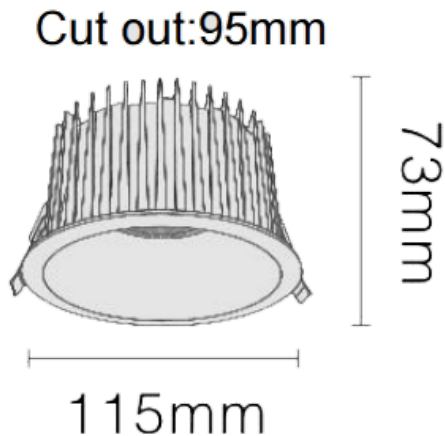

NEW PERFORM-RA Smart

Lavov downlight from the family PERFORM-RA with a power of 25W and a beam angle of 60°. Finished in White trim and white reflector. Dimensions $\varnothing 115 \times H73$ mm. With a total lumen output of 2500lm and a luminous efficacy of 100lm/W. Made in Die Cast Aluminum. Driver DALI. CCT 4000K. UGR19.

Dimensions

Product dimensions (mm) $\varnothing 115 \times H73$ mm

Scheme

Item code	86.D122.2439.A1
Product type	Indoor
Category	Downlights
Family	NEW PERFORM
Subfamily	NEW PERFORM-RA Smart
Pictograms	

Product	
Real power (W)	25
Real luminous flux (Lm)	2500
Luminous efficiency (Lm/W)	100
Beam angle (º)	60
Life time (h)	50000 h L80B10
IP	20
Electrical class insulation	Clas II
Colour	White trim and white reflector
U. G. R	<19
Control gear included	Yes
Control gear	DALI Casambi ready
Flicker Free	Yes
Light source	LED
Type of LED	COB
Colour temperature (K)	4000
Colour consistency (SDCM)	SDCM<3
CRI	80