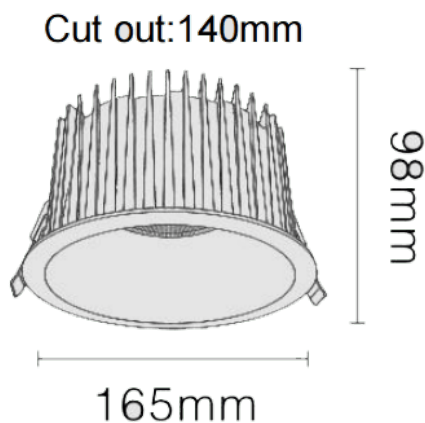

### NEW PERFORM-RA

Lavov downlight from the family NEW PERFORM-RA with a power of 35W and a beam angle of 24°. Finished in White trim and white reflector. Dimensions  $\varnothing 165 \times H98 \text{mm}$ . With a total lumen output of 3500lm and a luminous efficacy of 100lm/W. Made in Die Cast Aluminum. Driver ON/OFF. CCT 3000K. UGR19.

#### Dimensions

Product dimensions (mm)  $\varnothing 165 \times H98 \text{mm}$

#### Photometry

Item code	86.D122.3311.A1
Product type	Indoor
Category	Downlights
Family	NEW PERFORM
Subfamily	NEW PERFORM-RA
Pictograms	

Product	
Real power (W)	35
Real luminous flux (Lm)	3500
Luminous efficiency (Lm/W)	100
Beam angle (°)	24
Life time (h)	50000 h L80B10
IP	20
Electrical class insulation	Clas II
Colour	White trim and white reflector
U. G. R	19
Control gear included	Yes
Control gear	ON/OFF
Flicker Free	Yes
Light source	LED
Type of LED	COB
Colour temperature (K)	3000
Colour consistency (SDCM)	SDCM3
CRI	80