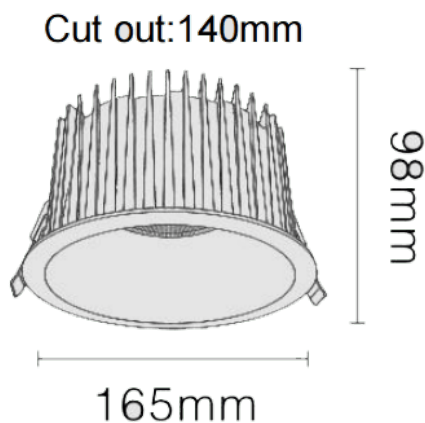

NEW PERFORM-RA Smart

Lavov downlight from the family PERFORM-RA with a power of 35W and a beam angle of 24°. Finished in White trim and white reflector. Dimensions ø165*H98mm. With a total lumen output of 3500lm and a luminous efficacy of 100lm/W. Made in Die Cast Aluminum. Driver DALI. CCT 3000K. UGR19.

Dimensions

Product dimensions (mm) **ø165*H98mm**

Scheme

Photometry

Item code	86.D122.3319.A1
Product type	Indoor
Category	Downlights
Family	NEW PERFORM
Subfamily	NEW PERFORM-RA Smart
Pictograms	

Product	
Real power (W)	35
Real luminous flux (Lm)	3500
Luminous efficiency (Lm/W)	100
Beam angle (°)	24
Life time (h)	50000 h L80B10
IP	20
Electrical class insulation	Clas II
Colour	White trim and white reflector
U. G. R	19
Control gear included	Yes
Control gear	DALI Casambi ready
Flicker Free	Yes
Light source	LED
Type of LED	COB
Colour temperature (K)	3000
Colour consistency (SDCM)	SDCM3
CRI	80