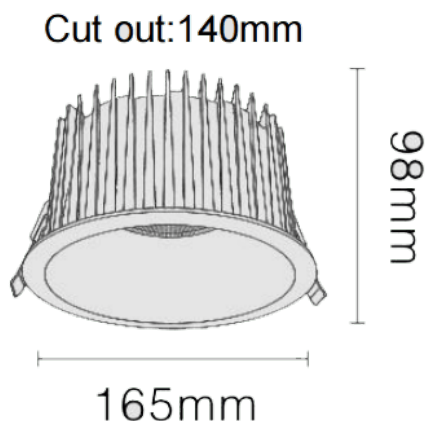

NEW PERFORM-RA

Lavov downlight from the family NEW PERFORM-RA with a power of 35W and a beam angle of 36°. Finished in White trim and black reflector. Dimensions $\varnothing 165 \times H98 \text{mm}$. With a total lumen output of 3500lm and a luminous efficacy of 100lm/W. Made in Die Cast Aluminum. Driver DALI. CCT 3000K. UGR19.

Dimensions

Product dimensions (mm) $\varnothing 165 \times H98 \text{mm}$

Scheme

Item code	86.D122.3323.B1
Product type	Indoor
Category	Downlights
Family	NEW PERFORM
Subfamily	NEW PERFORM-RA
Pictograms	

Product	
Real power (W)	35
Real luminous flux (Lm)	3500
Luminous efficiency (Lm/W)	100
Beam angle (°)	36
Life time (h)	50000 h L80B10
IP	20
Electrical class insulation	Clas II
Colour	White trim and black reflector
U. G. R	19
Control gear included	Yes
Control gear	DALI
Flicker Free	Yes
Light source	LED
Type of LED	COB
Colour temperature (K)	3000
Colour consistency (SDCM)	SDCM3
CRI	80