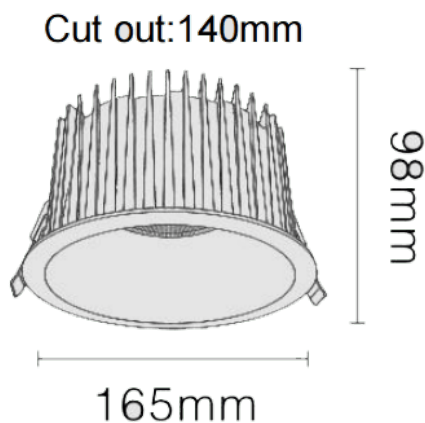

NEW PERFORM-RA Smart

Lavov downlight from the family PERFORM-RA with a power of 35W and a beam angle of 36°. Finished in White trim and white reflector. Dimensions $\varnothing 165 \times H98 \text{mm}$. With a total lumen output of 3500lm and a luminous efficacy of 100lm/W. Made in Die Cast Aluminum. Driver DALI. CCT 3000K. UGR19.

Dimensions

Product dimensions (mm) $\varnothing 165 \times H98 \text{mm}$

Scheme

Item code	86.D122.3329.A1
Product type	Indoor
Category	Downlights
Family	NEW PERFORM
Subfamily	NEW PERFORM-RA Smart
Pictograms	

Product	
Real power (W)	35
Real luminous flux (Lm)	3500
Luminous efficiency (Lm/W)	100
Beam angle (º)	36
Life time (h)	50000 h L80B10
IP	20
Electrical class insulation	Clas II
Colour	White trim and white reflector
U. G. R	<19
Control gear included	Yes
Control gear	DALI Casambi ready
Flicker Free	Yes
Light source	LED
Type of LED	COB
Colour temperature (K)	3000
Colour consistency (SDCM)	SDCM<3
CRI	80