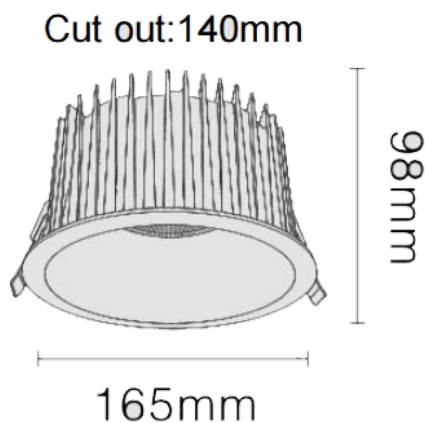

NEW PERFORM-RA

Lavov downlight from the family NEW PERFORM-RA with a power of 35W and a beam angle of 24°. Finished in White trim and white reflector. Dimensions ø165*H98mm. With a total lumen output of 3500lm and a luminous efficacy of 100lm/W. Made in Die Cast Aluminum. Driver ON/OFF. CCT 4000K. UGR19.

Dimensions

Product dimensions (mm) **ø165*H98mm**

Scheme

Photometry

Item code	86.D122.3411.A1
Product type	Indoor
Category	Downlights
Family	NEW PERFORM
Subfamily	NEW PERFORM-RA
Pictograms	

Product	
Real power (W)	35
Real luminous flux (Lm)	3500
Luminous efficiency (Lm/W)	100
Beam angle (º)	24
Life time (h)	50000 h L80B10
IP	20
Electrical class insulation	Clas II
Colour	White trim and white reflector
U. G. R	<19
Control gear included	Yes
Control gear	ON/OFF
Flicker Free	Yes
Light source	LED
Type of LED	COB
Colour temperature (K)	4000
Colour consistency (SDCM)	SDCM<3
CRI	80