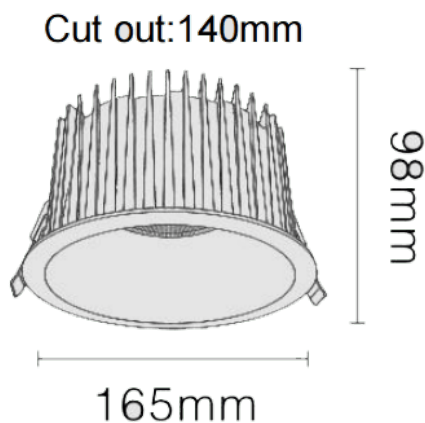

### NEW PERFORM-RA Smart

Lavov downlight from the family PERFORM-RA with a power of 35W and a beam angle of 24°. Finished in White trim and black reflector. Dimensions  $\varnothing 165 \times H98 \text{mm}$ . With a total lumen output of 3500lm and a luminous efficacy of 100lm/W. Made in Die Cast Aluminum. Driver DALI. CCT 4000K. UGR19.

#### Dimensions

Product dimensions (mm)  $\varnothing 165 \times H98 \text{mm}$

#### Photometry

Item code	86.D122.3419.B1
Product type	Indoor
Category	Downlights
Family	NEW PERFORM
Subfamily	NEW PERFORM-RA Smart
Pictograms	

Product	
Real power (W)	35
Real luminous flux (Lm)	3500
Luminous efficiency (Lm/W)	100
Beam angle (&ordm;)	24
Life time (h)	50000 h L80B10
IP	20
Electrical class insulation	Clas II
Colour	White trim and black reflector
U. G. R	<19
Control gear included	Yes
Control gear	DALI Casambi ready
Flicker Free	Yes
Light source	LED
Type of LED	COB
Colour temperature (K)	4000
Colour consistency (SDCM)	SDCM<3
CRI	80