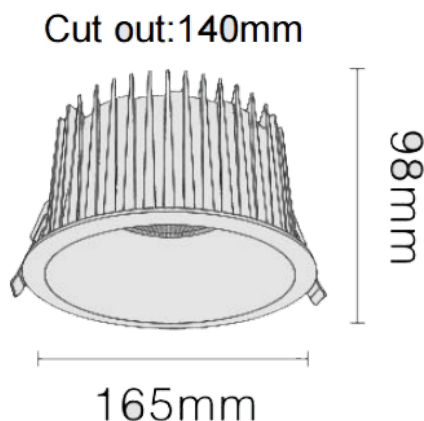

### NEW PERFORM-RA

Lavov downlight from the family NEW PERFORM-RA with a power of 35W and a beam angle of 36°. Finished in White trim and white reflector. Dimensions  $\varnothing 165 \times H98 \text{mm}$ . With a total lumen output of 3500lm and a luminous efficacy of 100lm/W. Made in Die Cast Aluminum. Driver ON/OFF. CCT 4000K. UGR19.

#### Dimensions

Product dimensions (mm)  $\varnothing 165 \times H98 \text{mm}$

#### Scheme

Item code	86.D122.3421.A1
Product type	Indoor
Category	Downlights
Family	NEW PERFORM
Subfamily	NEW PERFORM-RA
Pictograms	

Product	
Real power (W)	35
Real luminous flux (Lm)	3500
Luminous efficiency (Lm/W)	100
Beam angle (°)	36
Life time (h)	50000 h L80B10
IP	20
Electrical class insulation	Clas II
Colour	White trim and white reflector
U. G. R	19
Control gear included	Yes
Control gear	ON/OFF
Flicker Free	Yes
Light source	LED
Type of LED	COB
Colour temperature (K)	4000
Colour consistency (SDCM)	SDCM3
CRI	80