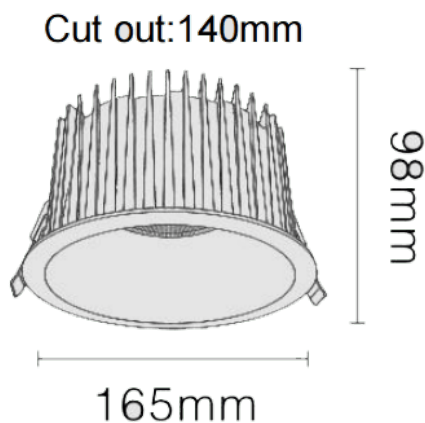

### NEW PERFORM-RA

Lavov downlight from the family NEW PERFORM-RA with a power of 35W and a beam angle of 36°. Finished in White trim and black reflector. Dimensions  $\varnothing 165 \times H98 \text{mm}$ . With a total lumen output of 3500lm and a luminous efficacy of 100lm/W. Made in Die Cast Aluminum. Driver DALI. CCT 4000K. UGR19.

#### Dimensions

Product dimensions (mm)  $\varnothing 165 \times H98 \text{mm}$

#### Scheme

Item code	86.D122.3423.B1
Product type	Indoor
Category	Downlights
Family	NEW PERFORM
Subfamily	NEW PERFORM-RA
Pictograms	

Product	
Real power (W)	35
Real luminous flux (Lm)	3500
Luminous efficiency (Lm/W)	100
Beam angle (&ordm;)	36
Life time (h)	50000 h L80B10
IP	20
Electrical class insulation	Clas II
Colour	White trim and black reflector
U. G. R	<19
Control gear included	Yes
Control gear	DALI
Flicker Free	Yes
Light source	LED
Type of LED	COB
Colour temperature (K)	4000
Colour consistency (SDCM)	SDCM<3
CRI	80