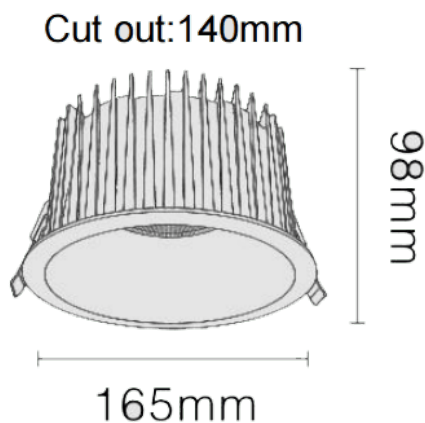

NEW PERFORM-RA Smart

Lavov downlight from the family PERFORM-RA with a power of 35W and a beam angle of 60°. Finished in White trim and white reflector. Dimensions $\varnothing 165 \times H98 \text{mm}$. With a total lumen output of 3500lm and a luminous efficacy of 100lm/W. Made in Die Cast Aluminum. Driver DALI. CCT 4000K. UGR19.

Dimensions

Product dimensions (mm) $\varnothing 165 \times H98 \text{mm}$

Scheme

Photometry

Item code	86.D122.3439.A1
Product type	Indoor
Category	Downlights
Family	NEW PERFORM
Subfamily	NEW PERFORM-RA Smart
Pictograms	

Product	
Real power (W)	35
Real luminous flux (Lm)	3500
Luminous efficiency (Lm/W)	100
Beam angle (º)	60
Life time (h)	50000 h L80B10
IP	20
Electrical class insulation	Clas II
Colour	White trim and white reflector
U. G. R	<19
Control gear included	Yes
Control gear	DALI Casambi ready
Flicker Free	Yes
Light source	LED
Type of LED	COB
Colour temperature (K)	4000
Colour consistency (SDCM)	SDCM<3
CRI	80