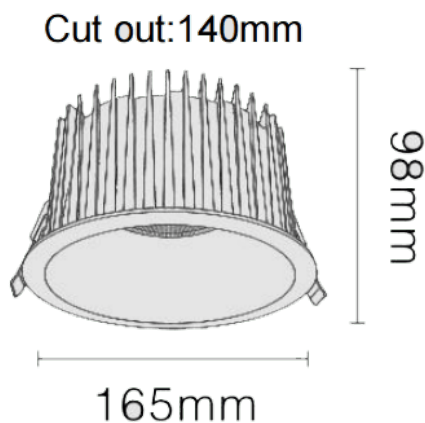

NEW PERFORM-RA

Lavov downlight from the family NEW PERFORM-RA with a power of 35W and a beam angle of 80°. Finished in White trim and white reflector. Dimensions $\varnothing 165 \times H98 \text{mm}$. With a total lumen output of 3500lm and a luminous efficacy of 100lm/W. Made in Die Cast Aluminum. Driver ON/OFF. CCT 3000K. UGR19.

Dimensions

Product dimensions (mm) $\varnothing 165 \times H98 \text{mm}$

Scheme

Item code	86.D122.4341.A1
Product type	Indoor
Category	Downlights
Family	NEW PERFORM
Subfamily	NEW PERFORM-RA
Pictograms	

Product	
Real power (W)	35
Real luminous flux (Lm)	3500
Luminous efficiency (Lm/W)	100
Beam angle (°)	80
Life time (h)	50000 h L80B10
IP	20
Electrical class insulation	Clas II
Colour	White trim and white reflector
U. G. R	19
Control gear included	Yes
Control gear	ON/OFF
Flicker Free	Yes
Light source	LED
Type of LED	SMD
Colour temperature (K)	3000
Colour consistency (SDCM)	SDCM3
CRI	80