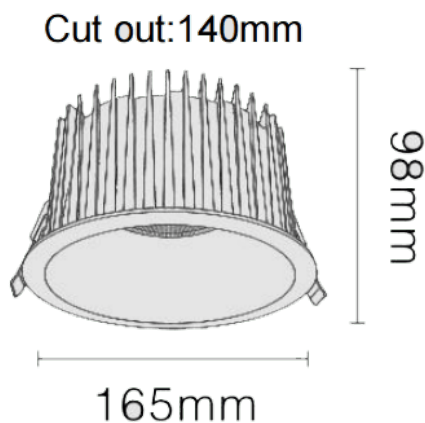

### NEW PERFORM-RA Smart

Lavov downlight from the family PERFORM-RA with a power of 35W and a beam angle of 80°. Finished in White trim and black reflector. Dimensions  $\varnothing 165 \times H98 \text{mm}$ . With a total lumen output of 3500lm and a luminous efficacy of 100lm/W. Made in Die Cast Aluminum. Driver DALI. CCT 3000K. UGR19.

#### Dimensions

Product dimensions (mm)  $\varnothing 165 \times H98 \text{mm}$

#### Scheme

Item code	86.D122.4349.B1
Product type	Indoor
Category	Downlights
Family	NEW PERFORM
Subfamily	NEW PERFORM-RA Smart
Pictograms	

Product	
Real power (W)	35
Real luminous flux (Lm)	3500
Luminous efficiency (Lm/W)	100
Beam angle (°)	80
Life time (h)	50000 h L80B10
IP	20
Electrical class insulation	Clas II
Colour	White trim and black reflector
U. G. R	19
Control gear included	Yes
Control gear	DALI Casambi ready
Flicker Free	Yes
Light source	LED
Type of LED	SMD
Colour temperature (K)	3000
Colour consistency (SDCM)	SDCM3
CRI	80