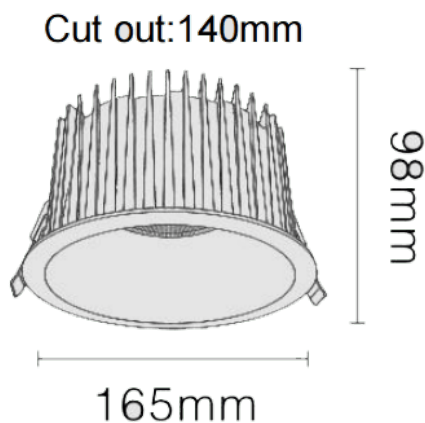

### NEW PERFORM-RA

Lavov downlight from the family NEW PERFORM-RA with a power of 35W and a beam angle of 80°. Finished in White trim and white reflector. Dimensions  $\varnothing 165 \times H98 \text{mm}$ . With a total lumen output of 3500lm and a luminous efficacy of 100lm/W. Made in Die Cast Aluminum. Driver ON/OFF. CCT 4000K. UGR19.

#### Dimensions

Product dimensions (mm)  $\varnothing 165 \times H98 \text{mm}$

#### Scheme

Item code	86.D122.4441.A1
Product type	Indoor
Category	Downlights
Family	NEW PERFORM
Subfamily	NEW PERFORM-RA
Pictograms	

Product	
Real power (W)	35
Real luminous flux (Lm)	3500
Luminous efficiency (Lm/W)	100
Beam angle (°)	80
Life time (h)	50000 h L80B10
IP	20
Electrical class insulation	Clas II
Colour	White trim and white reflector
U. G. R	19
Control gear included	Yes
Control gear	ON/OFF
Flicker Free	Yes
Light source	LED
Type of LED	SMD
Colour temperature (K)	4000
Colour consistency (SDCM)	SDCM3
CRI	80