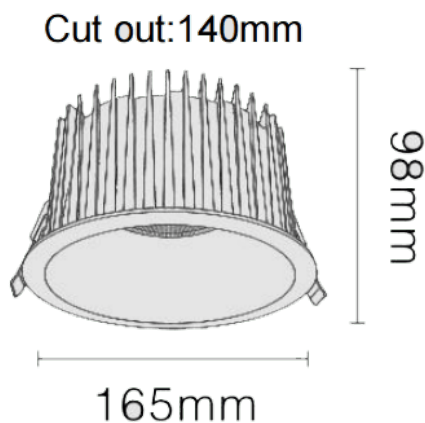

NEW PERFORM-RA Smart

Lavov downlight from the family PERFORM-RA with a power of 35W and a beam angle of 80°. Finished in White trim and black reflector. Dimensions $\varnothing 165 \times H98 \text{mm}$. With a total lumen output of 3500lm and a luminous efficacy of 100lm/W. Made in Die Cast Aluminum. Driver DALI. CCT 4000K. UGR19.

Dimensions

Product dimensions (mm) $\varnothing 165 \times H98 \text{mm}$

Scheme

Item code	86.D122.4449.B1
Product type	Indoor
Category	Downlights
Family	NEW PERFORM
Subfamily	NEW PERFORM-RA Smart
Pictograms	

Product	
Real power (W)	35
Real luminous flux (Lm)	3500
Luminous efficiency (Lm/W)	100
Beam angle (°)	80
Life time (h)	50000 h L80B10
IP	20
Electrical class insulation	Clas II
Colour	White trim and black reflector
U. G. R	19
Control gear included	Yes
Control gear	DALI Casambi ready
Flicker Free	Yes
Light source	LED
Type of LED	SMD
Colour temperature (K)	4000
Colour consistency (SDCM)	SDCM3
CRI	80