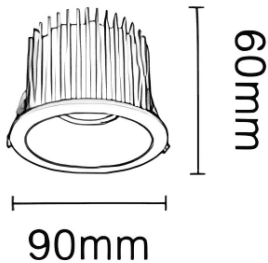

NEW PERFORM-RB

Lavov downlight from the family NEW PERFORM-RB with a power of 15W and a beam angle of 60°. Finished in White trim and chrome reflector. Dimensions $\varnothing 90 \times H60$ mm. With a total lumen output of 1500lm and a luminous efficacy of 100lm/W. Made in Die Cast Aluminum. Driver DALI. CCT 3000K. UGR19.

Dimensions

Product dimensions (mm) $\varnothing 90 \times H60$ mm

Scheme

Cut out: 75mm

Item code	86.D123.1333.C1
Product type	Indoor
Category	Downlights
Family	NEW PERFORM
Subfamily	NEW PERFORM-RB
Pictograms	

Product	
Real power (W)	15
Real luminous flux (Lm)	1500
Luminous efficiency (Lm/W)	100
Beam angle (°)	60
Life time (h)	50000 h L80B10
IP	20
Electrical class insulation	Clas II
Colour	White trim and chrome reflector
U. G. R	19
Control gear included	Yes
Control gear	DALI
Flicker Free	Yes
Light source	LED
Type of LED	COB
Colour temperature (K)	3000
Colour consistency (SDCM)	SDCM3
CRI	80