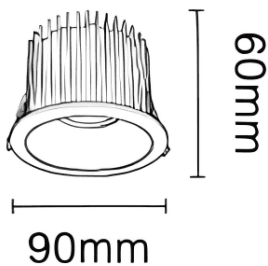

### NEW PERFORM-RB

Lavov downlight from the family NEW PERFORM-RB with a power of 15W and a beam angle of 60°. Finished in White trim and gold reflector. Dimensions  $\varnothing 90 \times H60$ mm. With a total lumen output of 1500lm and a luminous efficacy of 100lm/W. Made in Die Cast Aluminum. Driver DALI. CCT 3000K. UGR19.

#### Dimensions

Product dimensions (mm)  $\varnothing 90 \times H60$ mm

#### Scheme

Cut out: 75mm

Item code	86.D123.1333.D1
Product type	Indoor
Category	Downlights
Family	NEW PERFORM
Subfamily	NEW PERFORM-RB
Pictograms	

Product	
Real power (W)	15
Real luminous flux (Lm)	1500
Luminous efficiency (Lm/W)	100
Beam angle (°)	60
Life time (h)	50000 h L80B10
IP	20
Electrical class insulation	Clas II
Colour	White trim and gold reflector
U. G. R	<19
Control gear included	Yes
Control gear	DALI
Flicker Free	Yes
Light source	LED
Type of LED	COB
Colour temperature (K)	3000
Colour consistency (SDCM)	SDCM<3
CRI	80