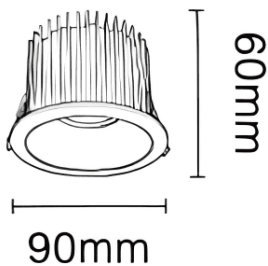

NEW PERFORM-RB

Lavov downlight from the family NEW PERFORM-RB with a power of 15W and a beam angle of 80°. Finished in White trim and black reflector. Dimensions $\varnothing 90 \times H60$ mm. With a total lumen output of 1500lm and a luminous efficacy of 100lm/W. Made in Die Cast Aluminum. Driver ON/OFF. CCT 3000K. UGR19.

Dimensions

Product dimensions (mm) $\varnothing 90 \times H60$ mm

Scheme

Cut out: 75mm

| | |
|--------------|---|
| Item code | 86.D123.1341.B1 |
| Product type | Indoor |
| Category | Downlights |
| Family | NEW PERFORM |
| Subfamily | NEW PERFORM-RB |
| Pictograms |  |

| | |
|-----------------------------|--------------------------------|
| Product | |
| Real power (W) | 15 |
| Real luminous flux (Lm) | 1500 |
| Luminous efficiency (Lm/W) | 100 |
| Beam angle (°) | 80 |
| Life time (h) | 50000 h L80B10 |
| IP | 20 |
| Electrical class insulation | Clas II |
| Colour | White trim and black reflector |
| U. G. R | <19 |
| Control gear included | Yes |
| Control gear | ON/OFF |
| Flicker Free | Yes |
| Light source | LED |
| Type of LED | COB |
| Colour temperature (K) | 3000 |
| Colour consistency (SDCM) | SDCM<3 |
| CRI | 80 |