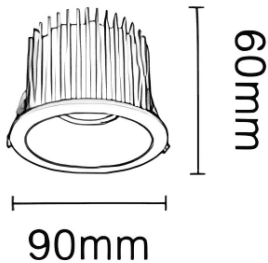

### NEW PERFORM-RB

Lavov downlight from the family NEW PERFORM-RB with a power of 15W and a beam angle of 80°. Finished in White trim and gold reflector. Dimensions  $\varnothing 90 \times H60$ mm. With a total lumen output of 1500lm and a luminous efficacy of 100lm/W. Made in Die Cast Aluminum. Driver DALI. CCT 3000K. UGR19.

#### Dimensions

Product dimensions (mm)  $\varnothing 90 \times H60$ mm

#### Scheme

Cut out: 75mm

Item code	86.D123.1343.D1
Product type	Indoor
Category	Downlights
Family	NEW PERFORM
Subfamily	NEW PERFORM-RB
Pictograms	

Product	
Real power (W)	15
Real luminous flux (Lm)	1500
Luminous efficiency (Lm/W)	100
Beam angle (°)	80
Life time (h)	50000 h L80B10
IP	20
Electrical class insulation	Clas II
Colour	White trim and gold reflector
U. G. R	19
Control gear included	Yes
Control gear	DALI
Flicker Free	Yes
Light source	LED
Type of LED	COB
Colour temperature (K)	3000
Colour consistency (SDCM)	SDCM3
CRI	80