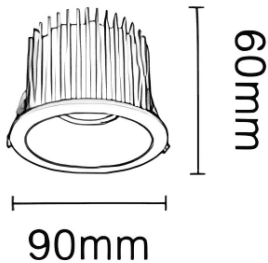

### NEW PERFORM-RB

Lavov downlight from the family NEW PERFORM-RB with a power of 15W and a beam angle of 60°. Finished in White trim and white reflector. Dimensions ø90\*H60mm. With a total lumen output of 1500lm and a luminous efficacy of 100lm/W. Made in Die Cast Aluminum. Driver ON/OFF. CCT 4000K. UGR19.

#### Dimensions

Product dimensions (mm) ø90\*H60mm

#### Scheme

Cut out: 75mm

Item code	86.D123.1431.A1
Product type	Indoor
Category	Downlights
Family	NEW PERFORM
Subfamily	NEW PERFORM-RB
Pictograms	

Product	
Real power (W)	15
Real luminous flux (Lm)	1500
Luminous efficiency (Lm/W)	100
Beam angle (°)	60
Life time (h)	50000 h L80B10
IP	20
Electrical class insulation	Clas II
Colour	White trim and white reflector
U. G. R	19
Control gear included	Yes
Control gear	ON/OFF
Flicker Free	Yes
Light source	LED
Type of LED	COB
Colour temperature (K)	4000
Colour consistency (SDCM)	SDCM3
CRI	80