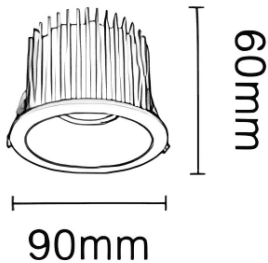

### NEW PERFORM-RB

Lavov downlight from the family NEW PERFORM-RB with a power of 15W and a beam angle of 60°. Finished in White trim and black reflector. Dimensions  $\varnothing 90 \times H60$ mm. With a total lumen output of 1500lm and a luminous efficacy of 100lm/W. Made in Die Cast Aluminum. Driver DALI. CCT 4000K. UGR19.

#### Dimensions

Product dimensions (mm)  $\varnothing 90 \times H60$ mm

#### Scheme

Cut out: 75mm

Item code	86.D123.1433.B1
Product type	Indoor
Category	Downlights
Family	NEW PERFORM
Subfamily	NEW PERFORM-RB
Pictograms	

Product	
Real power (W)	15
Real luminous flux (Lm)	1500
Luminous efficiency (Lm/W)	100
Beam angle (&ordm;)	60
Life time (h)	50000 h L80B10
IP	20
Electrical class insulation	Clas II
Colour	White trim and black reflector
U. G. R	<19
Control gear included	Yes
Control gear	DALI
Flicker Free	Yes
Light source	LED
Type of LED	COB
Colour temperature (K)	4000
Colour consistency (SDCM)	SDCM<3
CRI	80