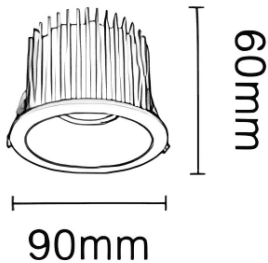

### NEW PERFORM-RB Smart

Lavov downlight from the family PERFORM-RB with a power of 15W and a beam angle of 60°. Finished in White trim and black reflector. Dimensions  $\varnothing 90 \times H62$ mm. With a total lumen output of 1500lm and a luminous efficacy of 100lm/W. Made in Die Cast Aluminum. Driver DALI. CCT 4000K. UGR19.

#### Dimensions

Product dimensions (mm)  $\varnothing 90 \times H60$ mm

#### Scheme

Cut out: 75mm

Item code	86.D123.1439.B1
Product type	Indoor
Category	Downlights
Family	NEW PERFORM
Subfamily	NEW PERFORM-RB Smart
Pictograms	

Product	
Real power (W)	15
Real luminous flux (Lm)	1500
Luminous efficiency (Lm/W)	100
Beam angle (&ordm;)	60
Life time (h)	50000 h L80B10
IP	20
Electrical class insulation	Clas II
Colour	White trim and black reflector
U. G. R	<19
Control gear included	Yes
Control gear	DALI Casambi ready
Flicker Free	Yes
Light source	LED
Type of LED	COB
Colour temperature (K)	4000
Colour consistency (SDCM)	SDCM<3
CRI	80