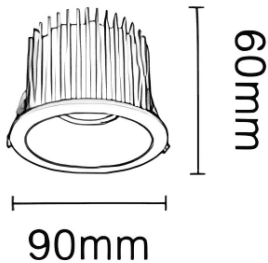

### NEW PERFORM-RB Smart

Lavov downlight from the family PERFORM-RB with a power of 15W and a beam angle of 60°. Finished in White trim and gold reflector. Dimensions  $\varnothing 90 \times H62$ mm. With a total lumen output of 1500lm and a luminous efficacy of 100lm/W. Made in Die Cast Aluminum. Driver DALI. CCT 4000K. UGR19.

#### Dimensions

Product dimensions (mm)  $\varnothing 90 \times H60$ mm

#### Scheme

Cut out: 75mm

Item code	86.D123.1439.D1
Product type	Indoor
Category	Downlights
Family	NEW PERFORM
Subfamily	NEW PERFORM-RB Smart
Pictograms	

Product	
Real power (W)	15
Real luminous flux (Lm)	1500
Luminous efficiency (Lm/W)	100
Beam angle (°)	60
Life time (h)	50000 h L80B10
IP	20
Electrical class insulation	Clas II
Colour	White trim and gold reflector
U. G. R	19
Control gear included	Yes
Control gear	DALI Casambi ready
Flicker Free	Yes
Light source	LED
Type of LED	COB
Colour temperature (K)	4000
Colour consistency (SDCM)	SDCM3
CRI	80