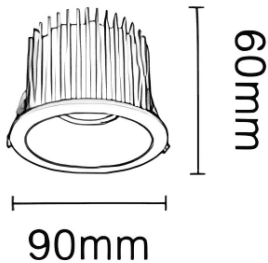

NEW PERFORM-RB

Lavov downlight from the family NEW PERFORM-RB with a power of 15W and a beam angle of 80°. Finished in White trim and chrome reflector. Dimensions $\varnothing 90 \times H60$ mm. With a total lumen output of 1500lm and a luminous efficacy of 100lm/W. Made in Die Cast Aluminum. Driver ON/OFF. CCT 4000K. UGR19.

Dimensions

Product dimensions (mm) $\varnothing 90 \times H60$ mm

Scheme

Cut out: 75mm

Item code	86.D123.1441.C1
Product type	Indoor
Category	Downlights
Family	NEW PERFORM
Subfamily	NEW PERFORM-RB
Pictograms	

Product	
Real power (W)	15
Real luminous flux (Lm)	1500
Luminous efficiency (Lm/W)	100
Beam angle (º)	80
Life time (h)	50000 h L80B10
IP	20
Electrical class insulation	Clas II
Colour	White trim and chrome reflector
U. G. R	<19
Control gear included	Yes
Control gear	ON/OFF
Flicker Free	Yes
Light source	LED
Type of LED	COB
Colour temperature (K)	4000
Colour consistency (SDCM)	SDCM<3
CRI	80