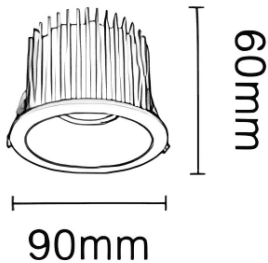

NEW PERFORM-RB

Lavov downlight from the family NEW PERFORM-RB with a power of 15W and a beam angle of 80°. Finished in White trim and chrome reflector. Dimensions $\varnothing 90 \times H60$ mm. With a total lumen output of 1500lm and a luminous efficacy of 100lm/W. Made in Die Cast Aluminum. Driver DALI. CCT 4000K. UGR19.

Dimensions

Product dimensions (mm) $\varnothing 90 \times H60$ mm

Scheme

Cut out: 75mm

Item code	86.D123.1443.C1
Product type	Indoor
Category	Downlights
Family	NEW PERFORM
Subfamily	NEW PERFORM-RB
Pictograms	

Product	
Real power (W)	15
Real luminous flux (Lm)	1500
Luminous efficiency (Lm/W)	100
Beam angle (°)	80
Life time (h)	50000 h L80B10
IP	20
Electrical class insulation	Clas II
Colour	White trim and chrome reflector
U. G. R	19
Control gear included	Yes
Control gear	DALI
Flicker Free	Yes
Light source	LED
Type of LED	COB
Colour temperature (K)	4000
Colour consistency (SDCM)	SDCM3
CRI	80