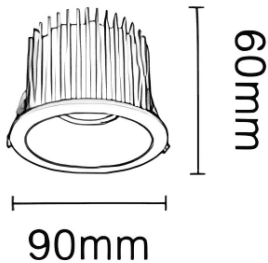

NEW PERFORM-RB

Lavov downlight from the family NEW PERFORM-RB with a power of 15W and a beam angle of 80°. Finished in White trim and gold reflector. Dimensions $\varnothing 90 \times H60$ mm. With a total lumen output of 1500lm and a luminous efficacy of 100lm/W. Made in Die Cast Aluminum. Driver DALI. CCT 4000K. UGR19.

Dimensions

Product dimensions (mm) $\varnothing 90 \times H60$ mm

Scheme

Cut out: 75mm

Item code	86.D123.1443.D1
Product type	Indoor
Category	Downlights
Family	NEW PERFORM
Subfamily	NEW PERFORM-RB
Pictograms	

Product	
Real power (W)	15
Real luminous flux (Lm)	1500
Luminous efficiency (Lm/W)	100
Beam angle (º)	80
Life time (h)	50000 h L80B10
IP	20
Electrical class insulation	Clas II
Colour	White trim and gold reflector
U. G. R	<19
Control gear included	Yes
Control gear	DALI
Flicker Free	Yes
Light source	LED
Type of LED	COB
Colour temperature (K)	4000
Colour consistency (SDCM)	SDCM<3
CRI	80