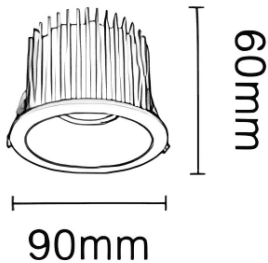

NEW PERFORM-RB Smart

Lavov downlight from the family PERFORM-RB with a power of 15W and a beam angle of 80°. Finished in White trim and black reflector. Dimensions $\varnothing 90 \times H62$ mm. With a total lumen output of 1500lm and a luminous efficacy of 100lm/W. Made in Die Cast Aluminum. Driver DALI. CCT 4000K. UGR19.

Dimensions

Product dimensions (mm) $\varnothing 90 \times H60$ mm

Scheme

Cut out: 75mm

Item code	86.D123.1449.B1
Product type	Indoor
Category	Downlights
Family	NEW PERFORM
Subfamily	NEW PERFORM-RB Smart
Pictograms	

Product	
Real power (W)	15
Real luminous flux (Lm)	1500
Luminous efficiency (Lm/W)	100
Beam angle (°)	80
Life time (h)	50000 h L80B10
IP	20
Electrical class insulation	Clas II
Colour	White trim and black reflector
U. G. R	19
Control gear included	Yes
Control gear	DALI Casambi ready
Flicker Free	Yes
Light source	LED
Type of LED	COB
Colour temperature (K)	4000
Colour consistency (SDCM)	SDCM3
CRI	80