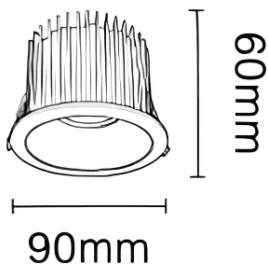

NEW PERFORM-RB Smart

Lavov downlight from the family PERFORM-RB with a power of 15W and a beam angle of 80°. Finished in White trim and black reflector. Dimensions $\varnothing 90 \times H62$ mm. With a total lumen output of 1500lm and a luminous efficacy of 100lm/W. Made in Die Cast Aluminum. Driver DALI. CCT 4000K. UGR19.

Dimensions

Product dimensions (mm) $\varnothing 90 \times H60$ mm

Scheme

Cut out: 75mm

Item code	86.D123.1449.B1
Product type	Indoor
Category	Downlights
Family	NEW PERFORM
Subfamily	NEW PERFORM-RB Smart
Pictograms	

Product	
Real power (W)	15
Real luminous flux (Lm)	1500
Luminous efficiency (Lm/W)	100
Beam angle (º)	80
Life time (h)	50000 h L80B10
IP	20
Electrical class insulation	Clas II
Colour	White trim and black reflector
U. G. R	<19
Control gear included	Yes
Control gear	DALI Casambi ready
Flicker Free	Yes
Light source	LED
Type of LED	COB
Colour temperature (K)	4000
Colour consistency (SDCM)	SDCM<3
CRI	80