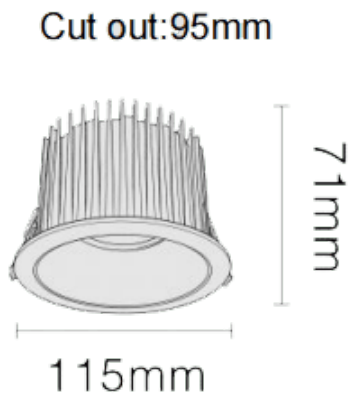

### NEW PERFORM-RB

Lavov downlight from the family NEW PERFORM-RB with a power of 25W and a beam angle of 60°. Finished in White trim and chrome reflector. Dimensions  $\varnothing 115 \times H71$ mm. With a total lumen output of 2500lm and a luminous efficacy of 100lm/W. Made in Die Cast Aluminum. Driver ON/OFF. CCT 3000K. UGR19.

#### Dimensions

Product dimensions (mm)  $\varnothing 115 \times H71$ mm

#### Scheme

Item code	86.D123.2331.C1
Product type	Indoor
Category	Downlights
Family	NEW PERFORM
Subfamily	NEW PERFORM-RB
Pictograms	

Product	
Real power (W)	25
Real luminous flux (Lm)	2500
Luminous efficiency (Lm/W)	100
Beam angle (&ordm;)	60
Life time (h)	50000 h L80B10
IP	20
Electrical class insulation	Clas II
Colour	White trim and chrome reflector
U. G. R	<19
Control gear included	Yes
Control gear	ON/OFF
Flicker Free	Yes
Light source	LED
Type of LED	COB
Colour temperature (K)	3000
Colour consistency (SDCM)	SDCM<3
CRI	80