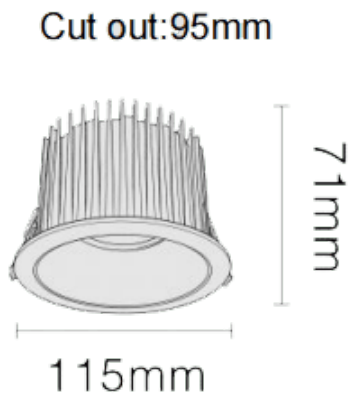

NEW PERFORM-RB

Lavov downlight from the family NEW PERFORM-RB with a power of 25W and a beam angle of 60°. Finished in White trim and white reflector. Dimensions $\varnothing 115 \times H71$ mm. With a total lumen output of 2500lm and a luminous efficacy of 100lm/W. Made in Die Cast Aluminum. Driver DALI. CCT 3000K. UGR19.

Dimensions

Product dimensions (mm) $\varnothing 115 \times H71$ mm

Scheme

Item code	86.D123.2333.A1
Product type	Indoor
Category	Downlights
Family	NEW PERFORM
Subfamily	NEW PERFORM-RB
Pictograms	

Product	
Real power (W)	25
Real luminous flux (Lm)	2500
Luminous efficiency (Lm/W)	100
Beam angle (º)	60
Life time (h)	50000 h L80B10
IP	20
Electrical class insulation	Clas II
Colour	White trim and white reflector
U. G. R	<19
Control gear included	Yes
Control gear	DALI
Flicker Free	Yes
Light source	LED
Type of LED	COB
Colour temperature (K)	3000
Colour consistency (SDCM)	SDCM<3
CRI	80