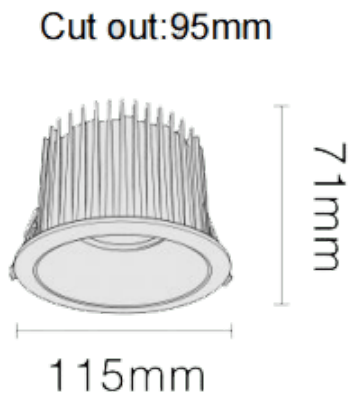

NEW PERFORM-RB

Lavov downlight from the family NEW PERFORM-RB with a power of 25W and a beam angle of 60°. Finished in White trim and gold reflector. Dimensions $\varnothing 115 \times H71$ mm. With a total lumen output of 2500lm and a luminous efficacy of 100lm/W. Made in Die Cast Aluminum. Driver DALI. CCT 3000K. UGR19.

Dimensions

Product dimensions (mm) $\varnothing 115 \times H71$ mm

Scheme

Item code	86.D123.2333.D1
Product type	Indoor
Category	Downlights
Family	NEW PERFORM
Subfamily	NEW PERFORM-RB
Pictograms	

Product	
Real power (W)	25
Real luminous flux (Lm)	2500
Luminous efficiency (Lm/W)	100
Beam angle (°)	60
Life time (h)	50000 h L80B10
IP	20
Electrical class insulation	Clas II
Colour	White trim and gold reflector
U. G. R	<19
Control gear included	Yes
Control gear	DALI
Flicker Free	Yes
Light source	LED
Type of LED	COB
Colour temperature (K)	3000
Colour consistency (SDCM)	SDCM<3
CRI	80