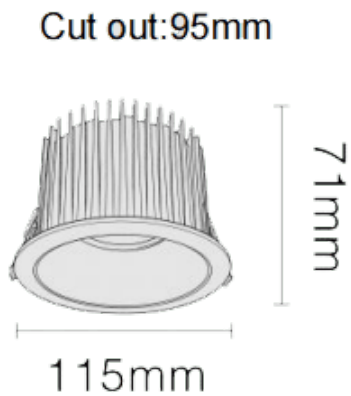

NEW PERFORM-RB

Lavov downlight from the family NEW PERFORM-RB with a power of 25W and a beam angle of 80°. Finished in White trim and chrome reflector. Dimensions $\varnothing 115 \times H71$ mm. With a total lumen output of 2500lm and a luminous efficacy of 100lm/W. Made in Die Cast Aluminum. Driver DALI. CCT 3000K. UGR19.

Dimensions

Product dimensions (mm) $\varnothing 115 \times H71$ mm

Scheme

| | |
|--------------|---|
| Item code | 86.D123.2343.C1 |
| Product type | Indoor |
| Category | Downlights |
| Family | NEW PERFORM |
| Subfamily | NEW PERFORM-RB |
| Pictograms |  |

| | |
|-----------------------------|---------------------------------|
| Product | |
| Real power (W) | 25 |
| Real luminous flux (Lm) | 2500 |
| Luminous efficiency (Lm/W) | 100 |
| Beam angle (º) | 80 |
| Life time (h) | 50000 h L80B10 |
| IP | 20 |
| Electrical class insulation | Clas II |
| Colour | White trim and chrome reflector |
| U. G. R | <19 |
| Control gear included | Yes |
| Control gear | DALI |
| Flicker Free | Yes |
| Light source | LED |
| Type of LED | COB |
| Colour temperature (K) | 3000 |
| Colour consistency (SDCM) | SDCM<3 |
| CRI | 80 |