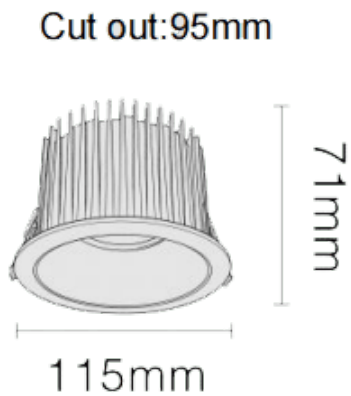

NEW PERFORM-RB

Lavov downlight from the family NEW PERFORM-RB with a power of 25W and a beam angle of 60°. Finished in White trim and white reflector. Dimensions $\varnothing 115 \times H71$ mm. With a total lumen output of 2500lm and a luminous efficacy of 100lm/W. Made in Die Cast Aluminum. Driver ON/OFF. CCT 4000K. UGR19.

Dimensions

Product dimensions (mm) $\varnothing 115 \times H71$ mm

Scheme

Item code	86.D123.2431.A1
Product type	Indoor
Category	Downlights
Family	NEW PERFORM
Subfamily	NEW PERFORM-RB
Pictograms	

Product	
Real power (W)	25
Real luminous flux (Lm)	2500
Luminous efficiency (Lm/W)	100
Beam angle (º)	60
Life time (h)	50000 h L80B10
IP	20
Electrical class insulation	Clas II
Colour	White trim and white reflector
U. G. R	<19
Control gear included	Yes
Control gear	ON/OFF
Flicker Free	Yes
Light source	LED
Type of LED	COB
Colour temperature (K)	4000
Colour consistency (SDCM)	SDCM<3
CRI	80