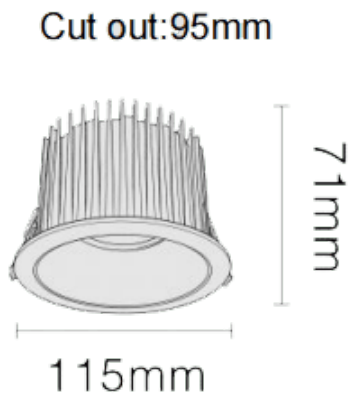

NEW PERFORM-RB

Lavov downlight from the family NEW PERFORM-RB with a power of 25W and a beam angle of 60°. Finished in White trim and white reflector. Dimensions $\varnothing 115 \times H71$ mm. With a total lumen output of 2500lm and a luminous efficacy of 100lm/W. Made in Die Cast Aluminum. Driver ON/OFF. CCT 4000K. UGR19.

Dimensions

Product dimensions (mm) $\varnothing 115 \times H71$ mm

Scheme

Item code	86.D123.2431.A1
Product type	Indoor
Category	Downlights
Family	NEW PERFORM
Subfamily	NEW PERFORM-RB
Pictograms	

Product	
Real power (W)	25
Real luminous flux (Lm)	2500
Luminous efficiency (Lm/W)	100
Beam angle (°)	60
Life time (h)	50000 h L80B10
IP	20
Electrical class insulation	Clas II
Colour	White trim and white reflector
U. G. R	19
Control gear included	Yes
Control gear	ON/OFF
Flicker Free	Yes
Light source	LED
Type of LED	COB
Colour temperature (K)	4000
Colour consistency (SDCM)	SDCM3
CRI	80