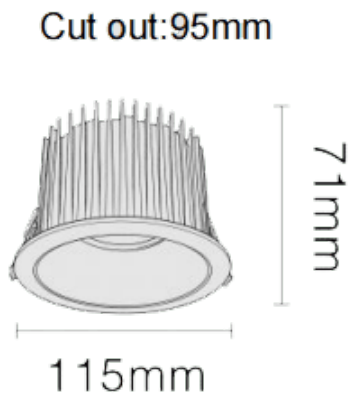

### NEW PERFORM-RB Smart

Lavov downlight from the family PERFORM-RB with a power of 25W and a beam angle of 60°. Finished in White trim and white reflector. Dimensions  $\varnothing 115 \times H73$ mm. With a total lumen output of 2500lm and a luminous efficacy of 100lm/W. Made in Die Cast Aluminum. Driver DALI. CCT 4000K. UGR19.

#### Dimensions

Product dimensions (mm)  $\varnothing 115 \times H71$ mm

#### Scheme

Item code	86.D123.2439.A1
Product type	Indoor
Category	Downlights
Family	NEW PERFORM
Subfamily	NEW PERFORM-RB Smart
Pictograms	

Product	
Real power (W)	25
Real luminous flux (Lm)	2500
Luminous efficiency (Lm/W)	100
Beam angle (°)	60
Life time (h)	50000 h L80B10
IP	20
Electrical class insulation	Clas II
Colour	White trim and white reflector
U. G. R	19
Control gear included	Yes
Control gear	DALI Casambi ready
Flicker Free	Yes
Light source	LED
Type of LED	COB
Colour temperature (K)	4000
Colour consistency (SDCM)	SDCM3
CRI	80