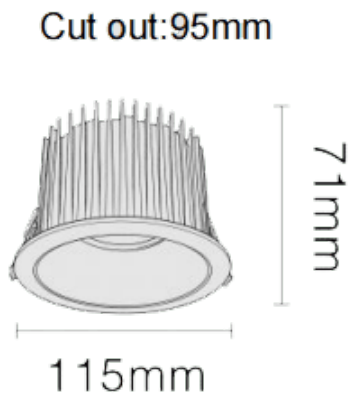

NEW PERFORM-RB Smart

Lavov downlight from the family PERFORM-RB with a power of 25W and a beam angle of 60°. Finished in White trim and chrome reflector. Dimensions $\varnothing 115 \times H73$ mm. With a total lumen output of 2500lm and a luminous efficacy of 100lm/W. Made in Die Cast Aluminum. Driver DALI. CCT 4000K. UGR19.

Dimensions

Product dimensions (mm) $\varnothing 115 \times H71$ mm

Scheme

Item code	86.D123.2439.C1
Product type	Indoor
Category	Downlights
Family	NEW PERFORM
Subfamily	NEW PERFORM-RB Smart
Pictograms	

Product	
Real power (W)	25
Real luminous flux (Lm)	2500
Luminous efficiency (Lm/W)	100
Beam angle (º)	60
Life time (h)	50000 h L80B10
IP	20
Electrical class insulation	Clas II
Colour	White trim and chrome reflector
U. G. R	<19
Control gear included	Yes
Control gear	DALI Casambi ready
Flicker Free	Yes
Light source	LED
Type of LED	COB
Colour temperature (K)	4000
Colour consistency (SDCM)	SDCM<3
CRI	80