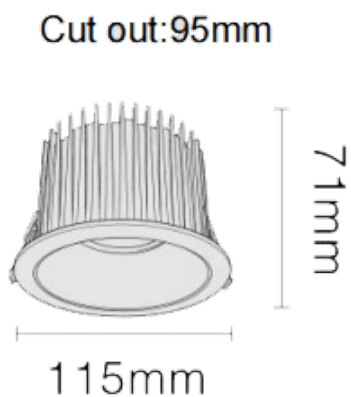

### NEW PERFORM-RB

Lavov downlight from the family NEW PERFORM-RB with a power of 25W and a beam angle of 80°. Finished in White trim and white reflector. Dimensions  $\varnothing 115 \times H71$ mm. With a total lumen output of 2500lm and a luminous efficacy of 100lm/W. Made in Die Cast Aluminum. Driver DALI. CCT 4000K. UGR19.

#### Dimensions

Product dimensions (mm)  $\varnothing 115 \times H71$ mm

#### Scheme

Item code	86.D123.2443.A1
Product type	Indoor
Category	Downlights
Family	NEW PERFORM
Subfamily	NEW PERFORM-RB
Pictograms	

Product	
Real power (W)	25
Real luminous flux (Lm)	2500
Luminous efficiency (Lm/W)	100
Beam angle (°)	80
Life time (h)	50000 h L80B10
IP	20
Electrical class insulation	Clas II
Colour	White trim and white reflector
U. G. R	19
Control gear included	Yes
Control gear	DALI
Flicker Free	Yes
Light source	LED
Type of LED	COB
Colour temperature (K)	4000
Colour consistency (SDCM)	SDCM3
CRI	80